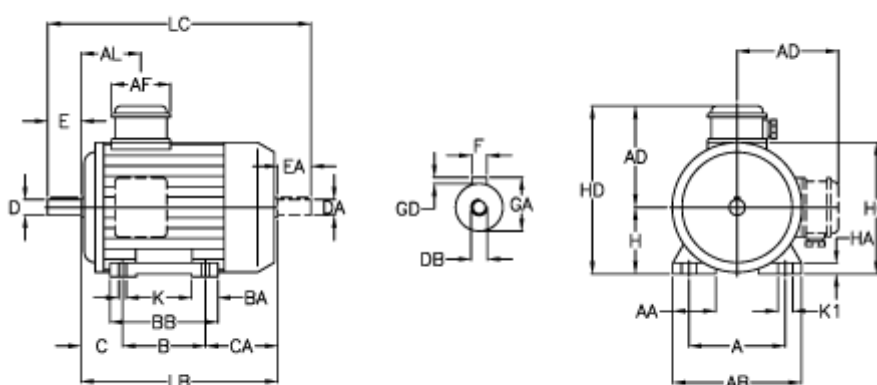

Article number: 252300150412

Description: ICME IE3 Tree-phase motor TPE90LB4-4 1.5KW
1400 rpm 230-400V 50HZ IP55 B3

Measures

A = 140	BA = 32	EA = 50	K = 9
A/F = 84	BB H7 = 130	F = 8	K1 = 18
AA = 39	C = 56	GA = 27	L = 302
AB = 184	CA = 98	GD = 7	LB = 252
AC = 176	D = 24	H = 90	LC = 354
AD = 129	DA = 24	HA = 14	
AL = 86	DB = M8	HC = 182	
B = 100	E = 50	HD = 219	